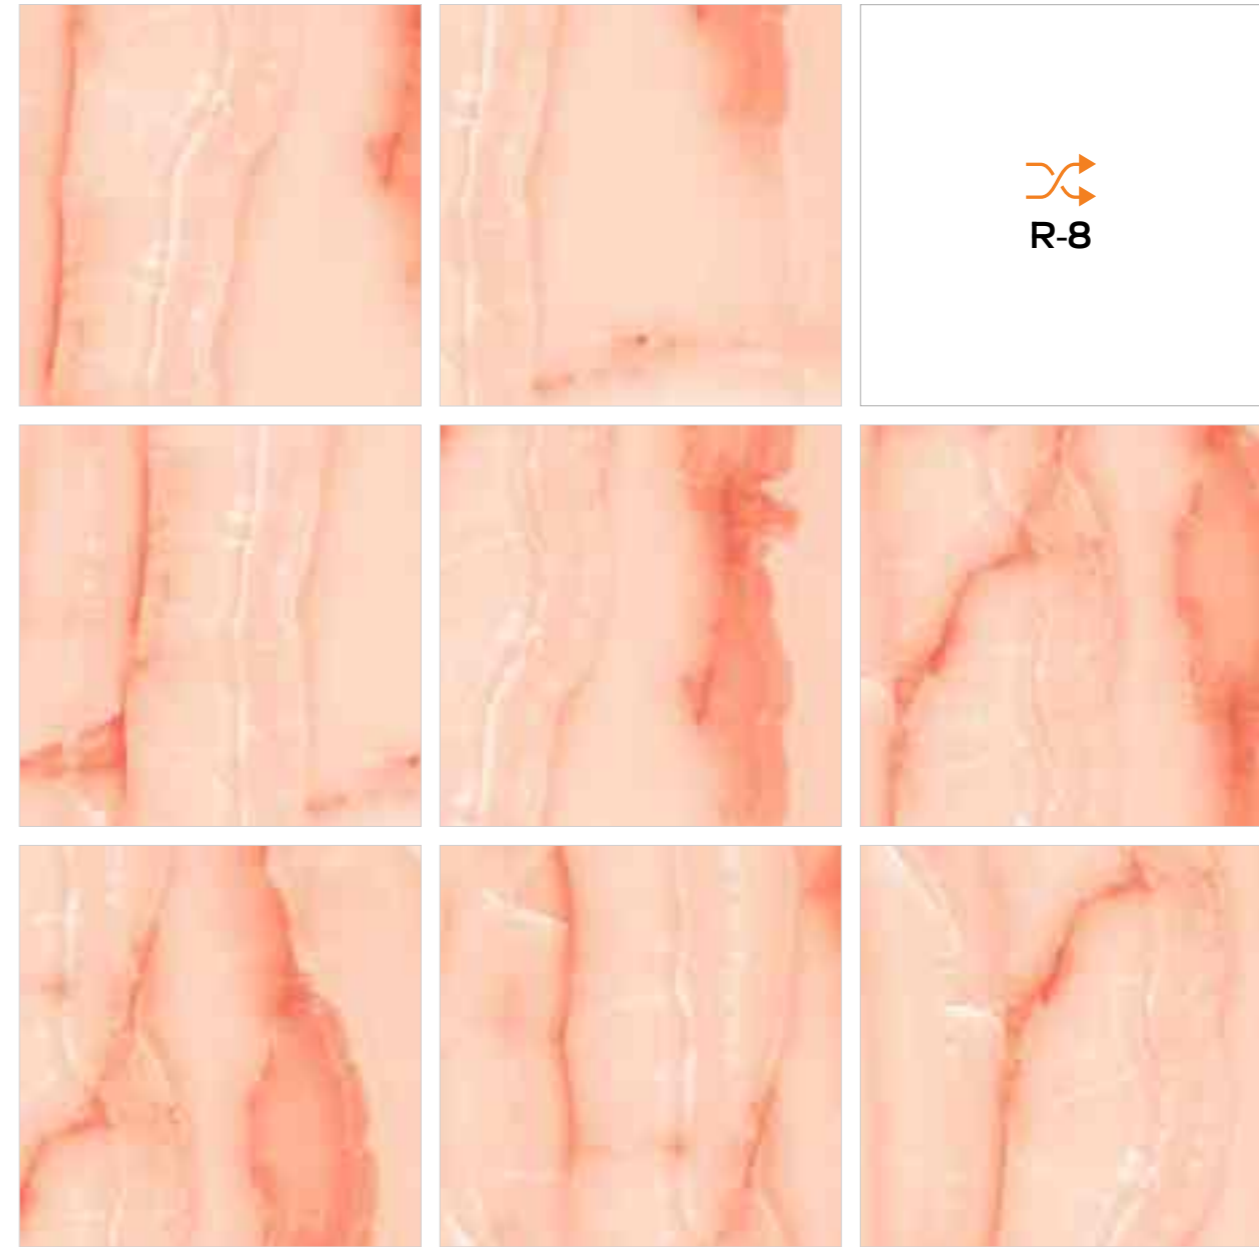

R-8

Technical Characteristics

ABSOLUTE
WATERPROOF

EASY
TO CLEAN

ICE & FROST
RESISTANT

HYGIENIC
SURFACE

SCRATCH
RESISTANT

STAIN
RESISTANT