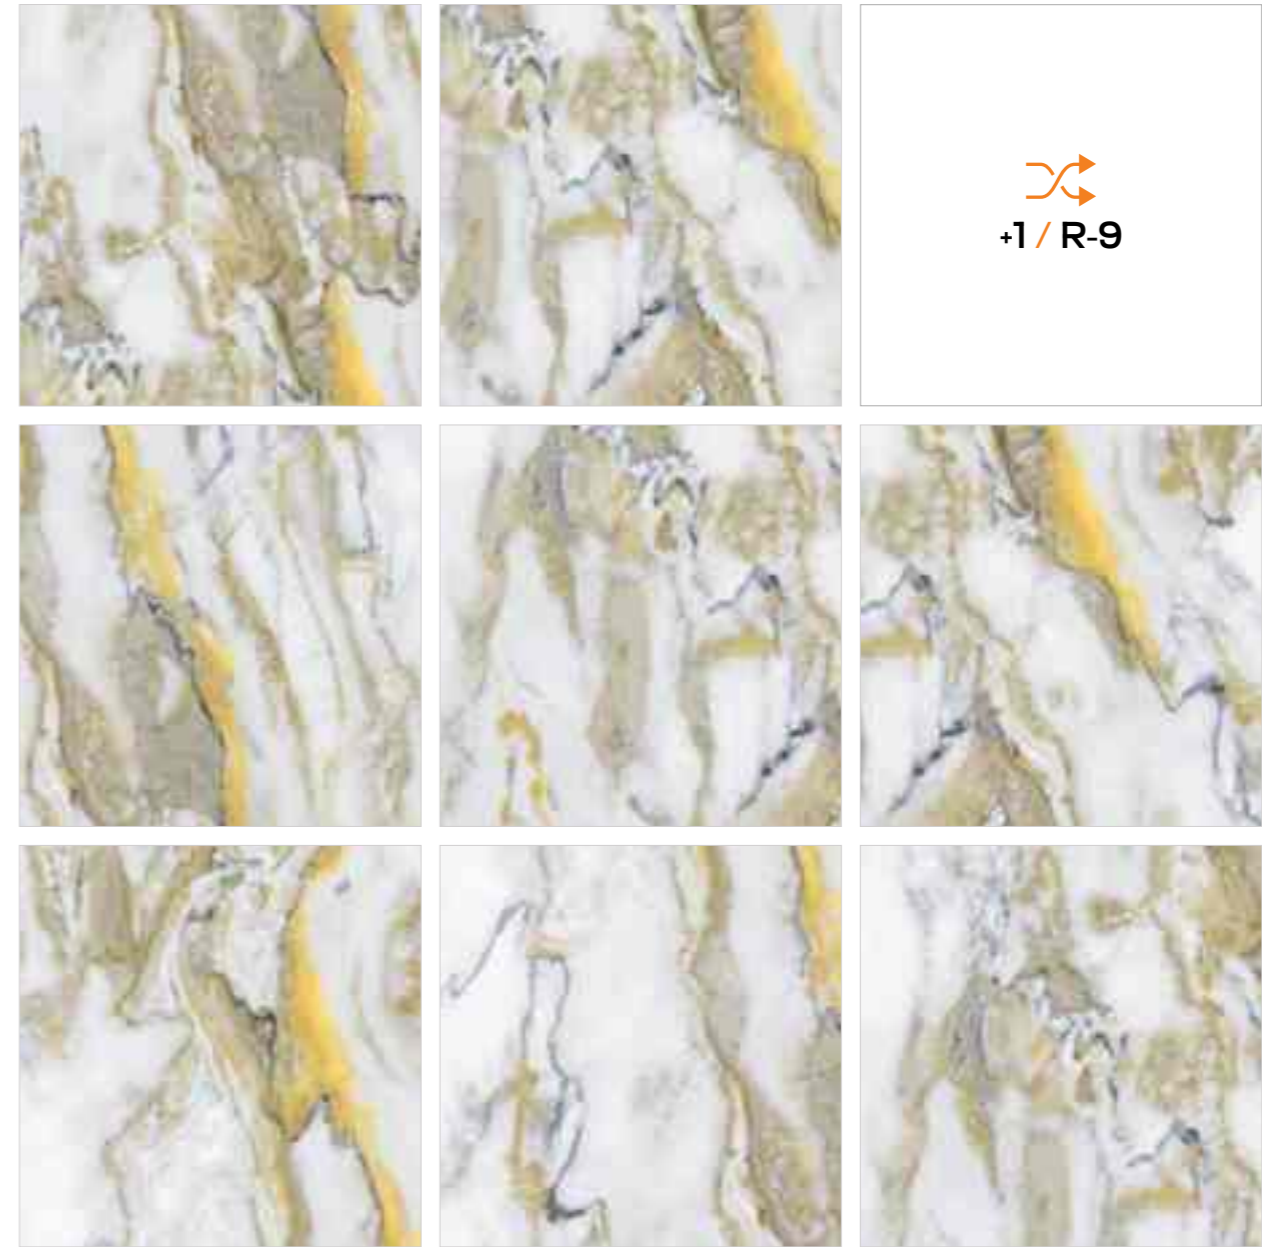

600X
600MM

+1 / R-9

Model

ONERY GOLD

Finish / **Glossy Polished**

Colour / **Vivid**

Design / **Marble**

Technical Characteristics