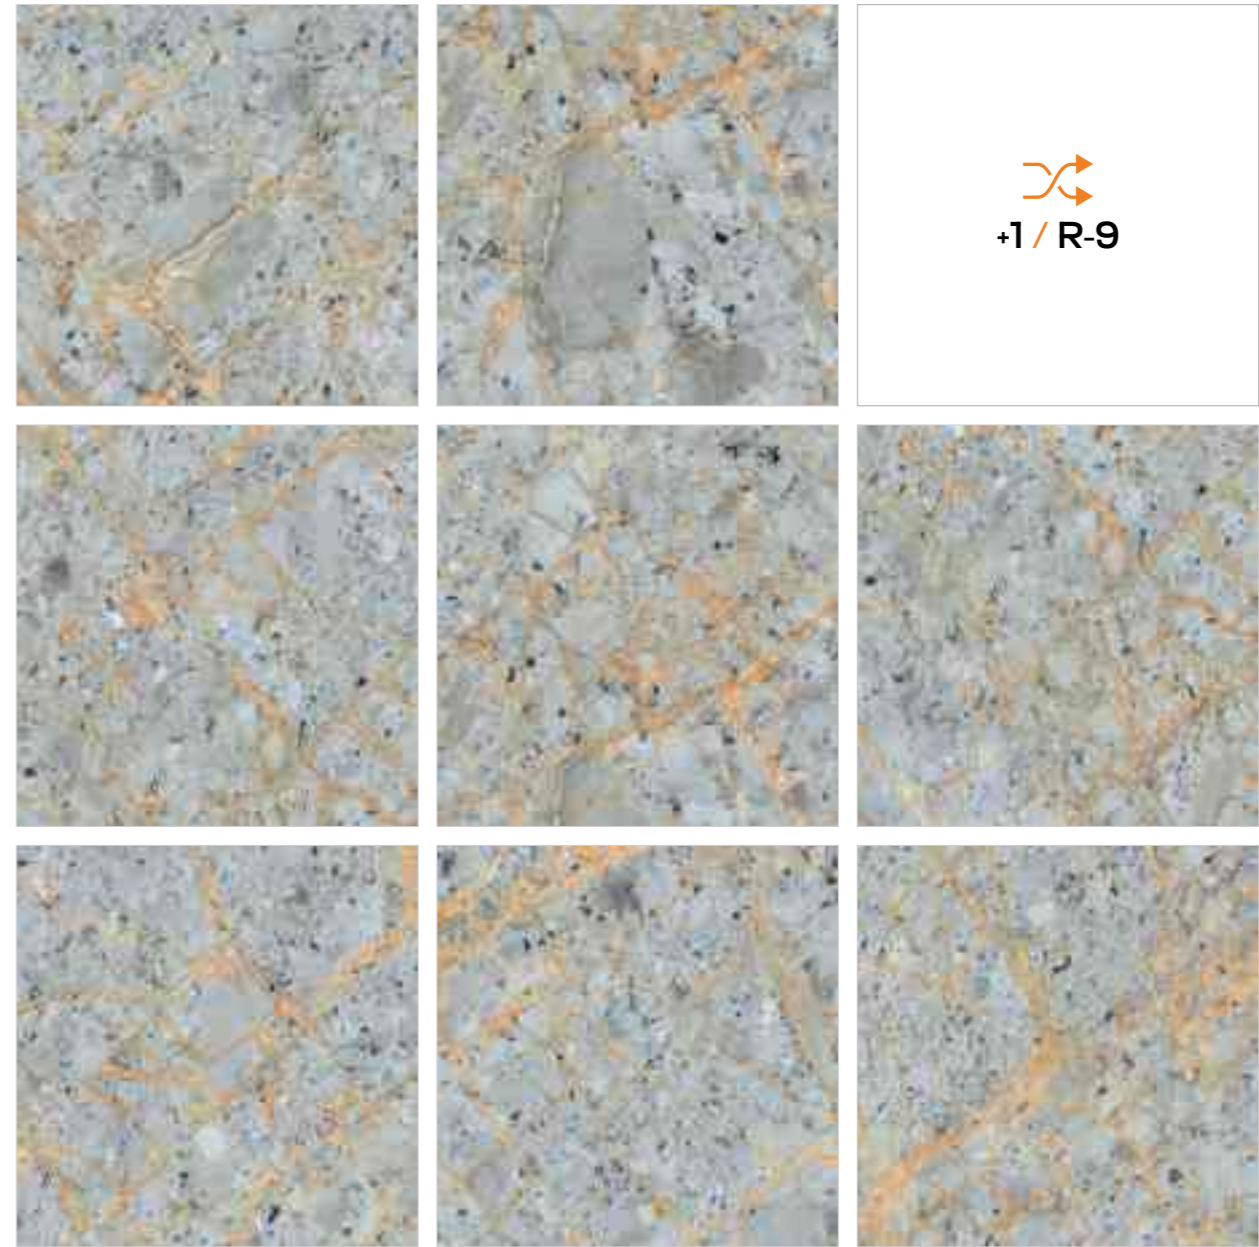

+1 / R-9

Technical Characteristics

ABSOLUTE
WATERPROOF

EASY
TO CLEAN

ICE & FROST
RESISTANT

HYGIENIC
SURFACE

SCRATCH
RESISTANT

STAIN
RESISTANT