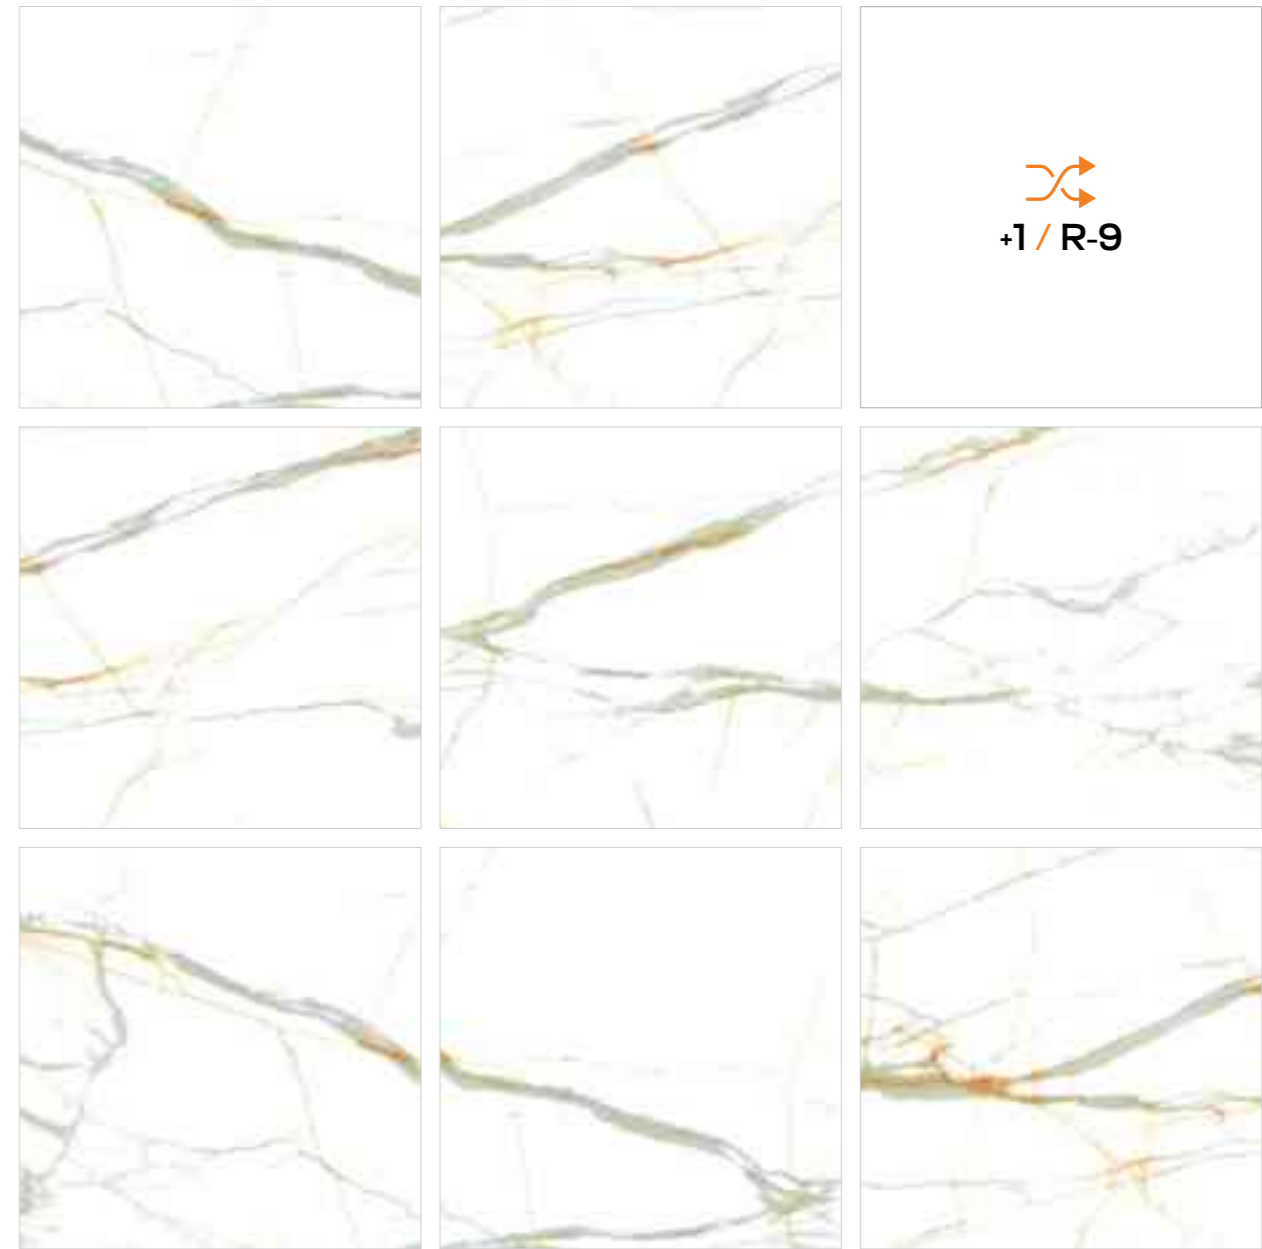

SPECTRA

DAZZLING DESIGN SHOWCASE

600X
600MM

Model

CARRARA MEGETA

Finish / **Glossy Polished**

Colour / **Vivid**

Design / **Marble**

Technical Characteristics