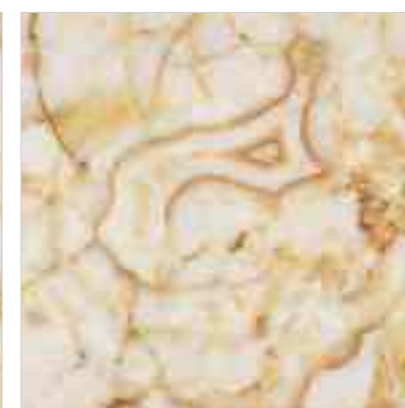

HYGIENIC  
SURFACE

SCRATCH  
RESISTANT

STAIN  
RESISTANT

600X  
600MM

Model