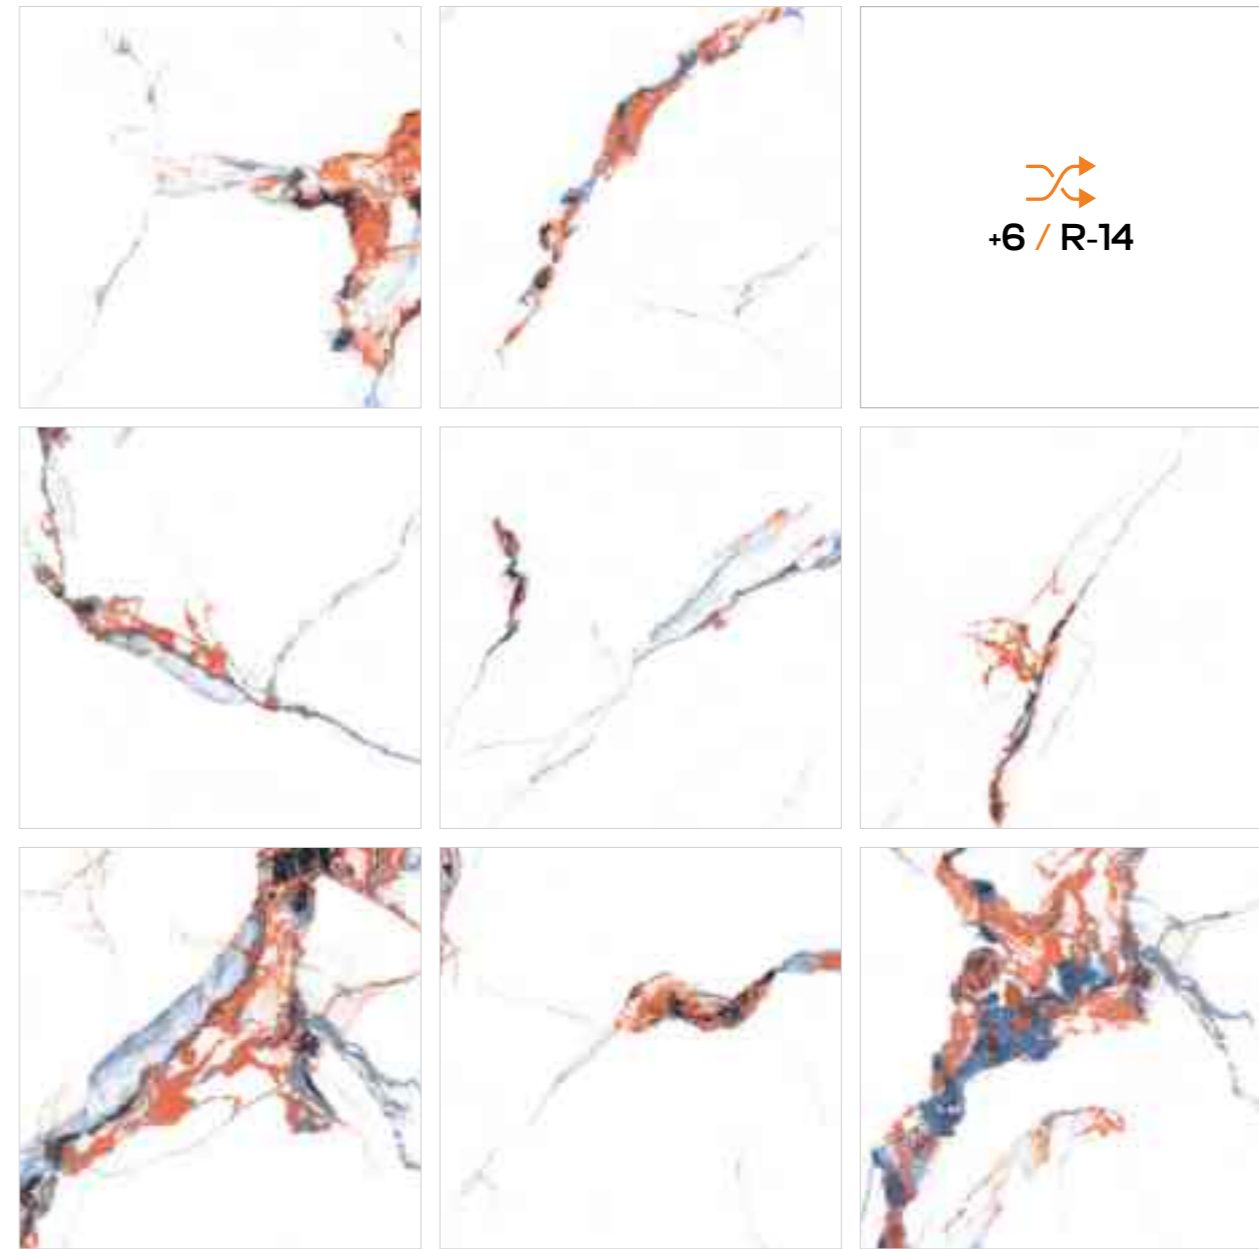

## Technical Characteristics

ABSOLUTE  
WATERPROOF

EASY  
TO CLEAN

ICE & FROST  
RESISTANT

HYGIENIC  
SURFACE

SCRATCH  
RESISTANT

STAIN  
RESISTANT

600X  
600MM