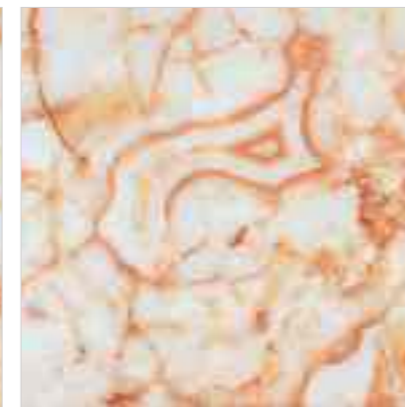

600X
600MM

Model

ALLOY CONTOUR

Finish / Glossy Polished

Colour / Vivid

Design / Marble

Technical
Characteristics

ABSOLUTE
WATERPROOF

EASY
TO CLEAN

ICE & FROST
RESISTANT

HYGIENIC
SURFACE

SCRATCH
RESISTANT

STAIN
RESISTANT