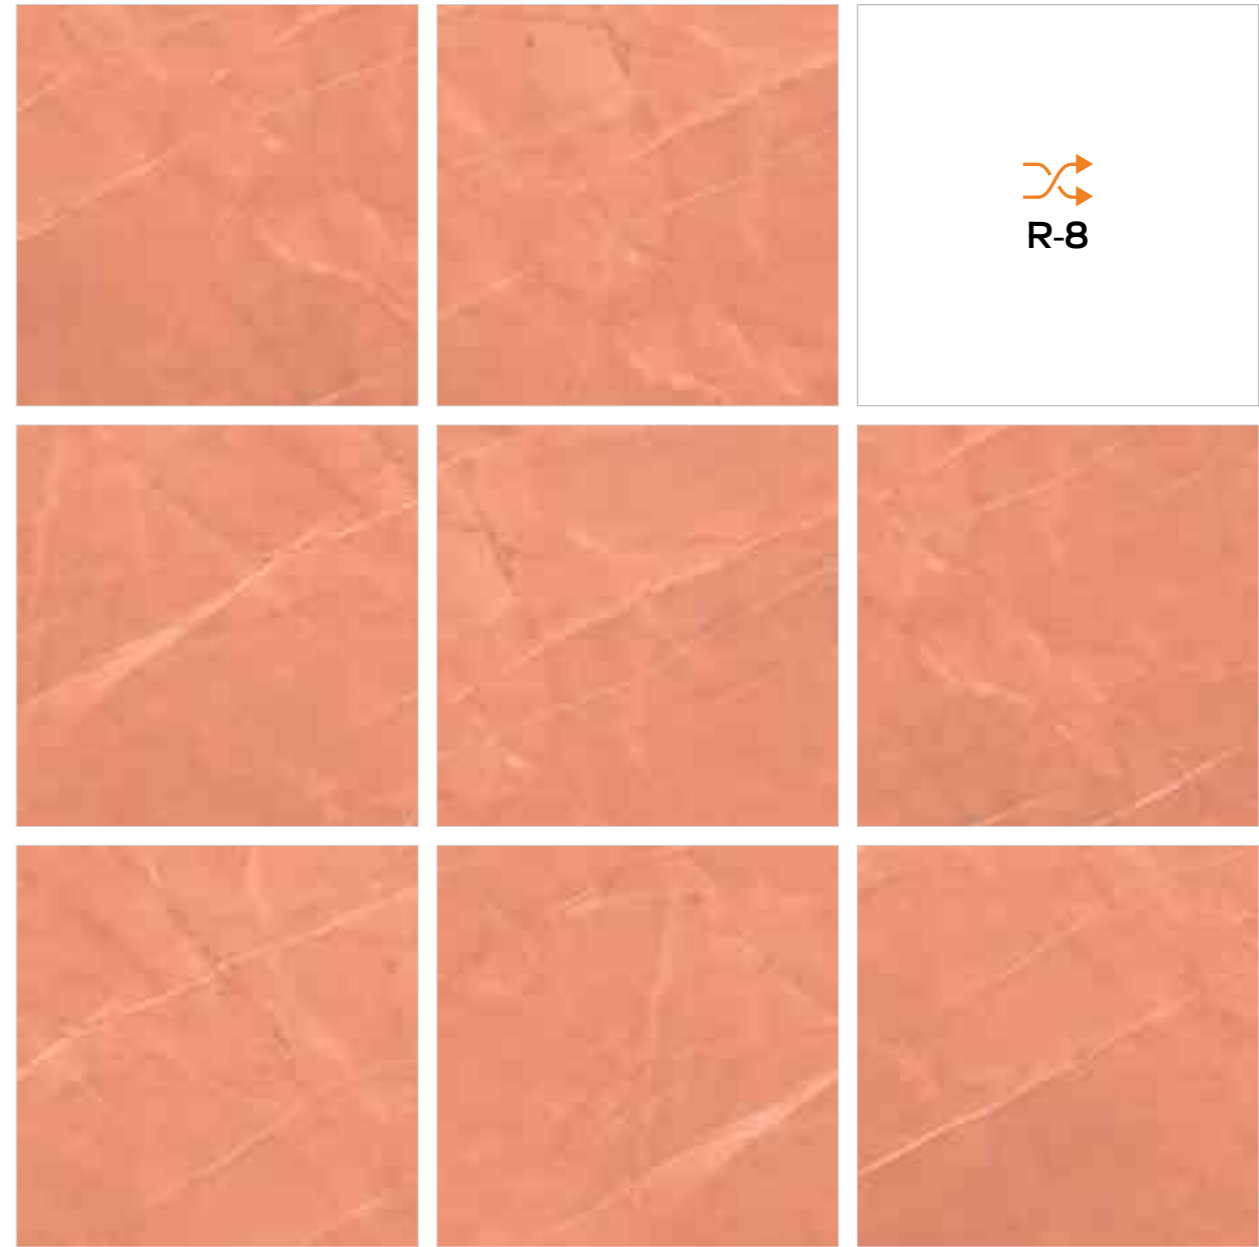

SPECTRA

DAZZLING DESIGN SHOWCASE

600X
600MM

Model

ARMANI JASPER

Finish / Glossy Polished

Colour / Vivid

Design / Marble

Technical Characteristics