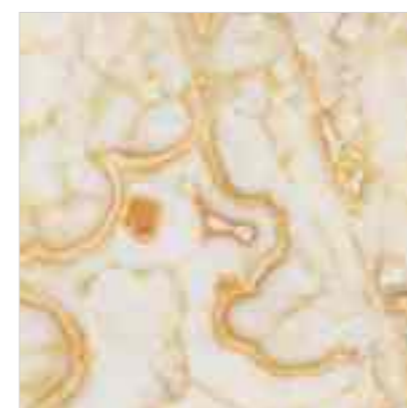

HYGIENIC  
SURFACE

SCRATCH  
RESISTANT

STAIN  
RESISTANT

600X  
600MM

Model