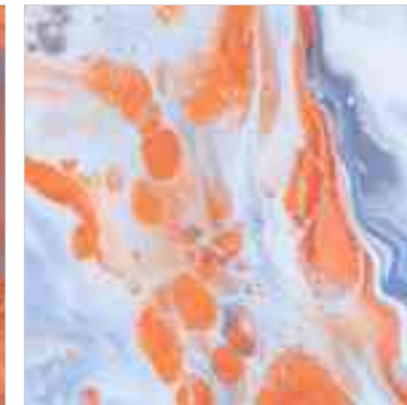

600X
600MM

Model

MISCIBLE MARVEL

Finish / **Glossy Polished**

Colour / **Vivid**

Design / **Marble**

Technical Characteristics

ABSOLUTE
WATERPROOF

EASY
TO CLEAN

ICE & FROST
RESISTANT

HYGIENIC
SURFACE

SCRATCH
RESISTANT

STAIN
RESISTANT