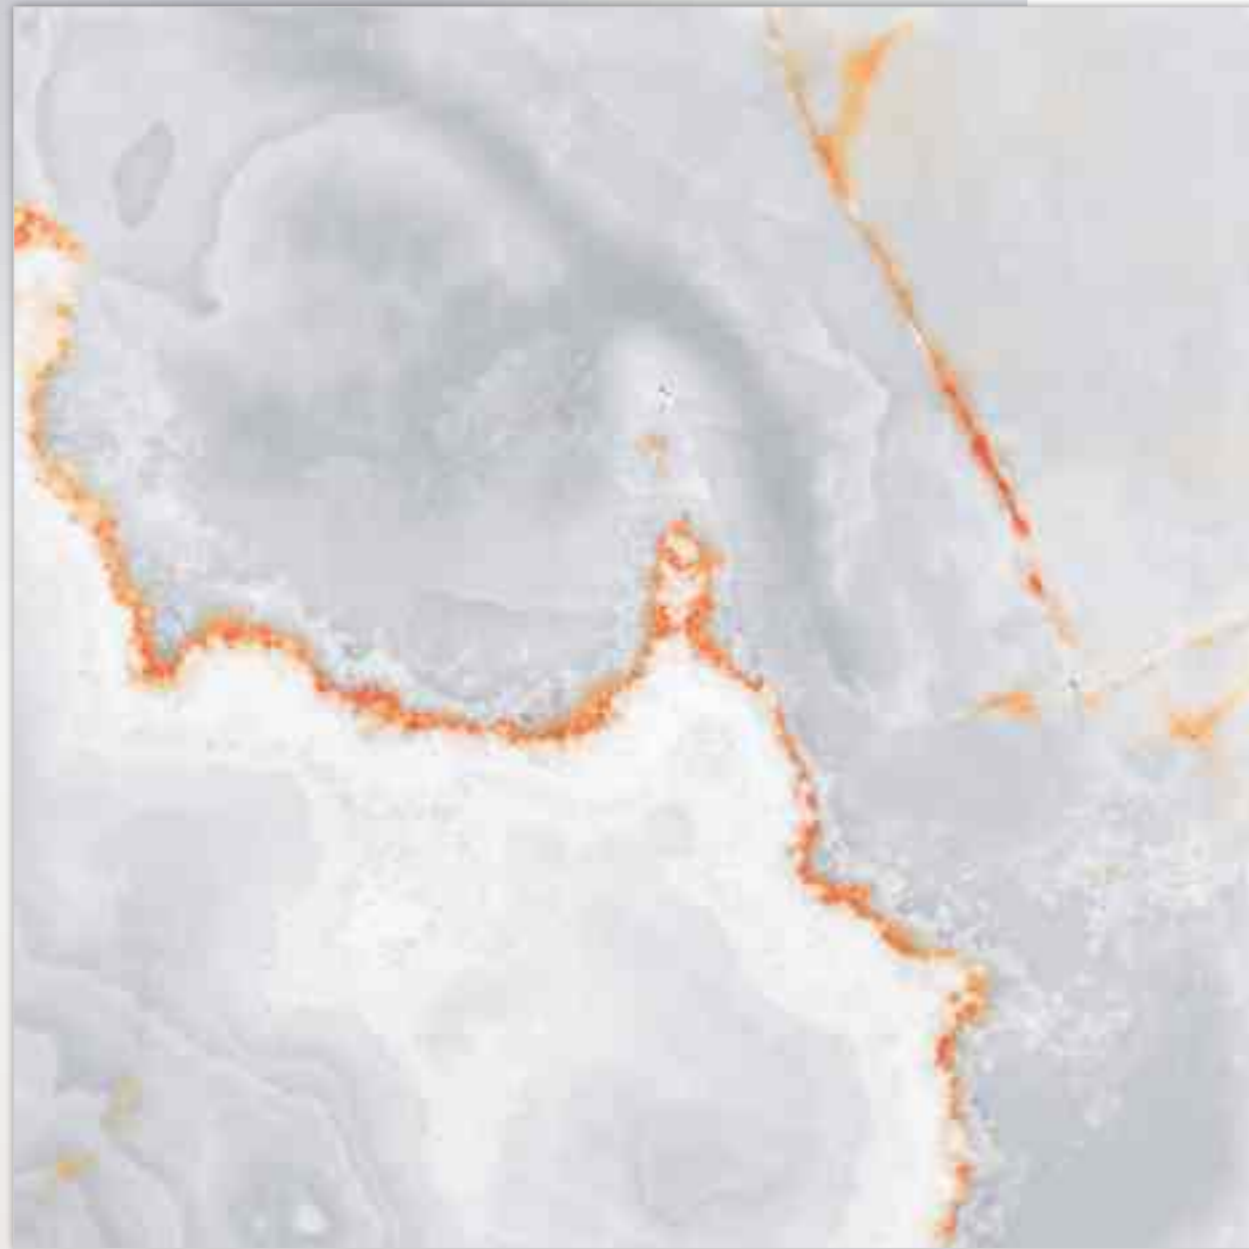

### Technical Characteristics

ABSOLUTE  
WATERPROOF

EASY  
TO CLEAN

ICE & FROST  
RESISTANT

HYGIENIC  
SURFACE

SCRATCH  
RESISTANT

STAIN  
RESISTANT

600X  
600MM