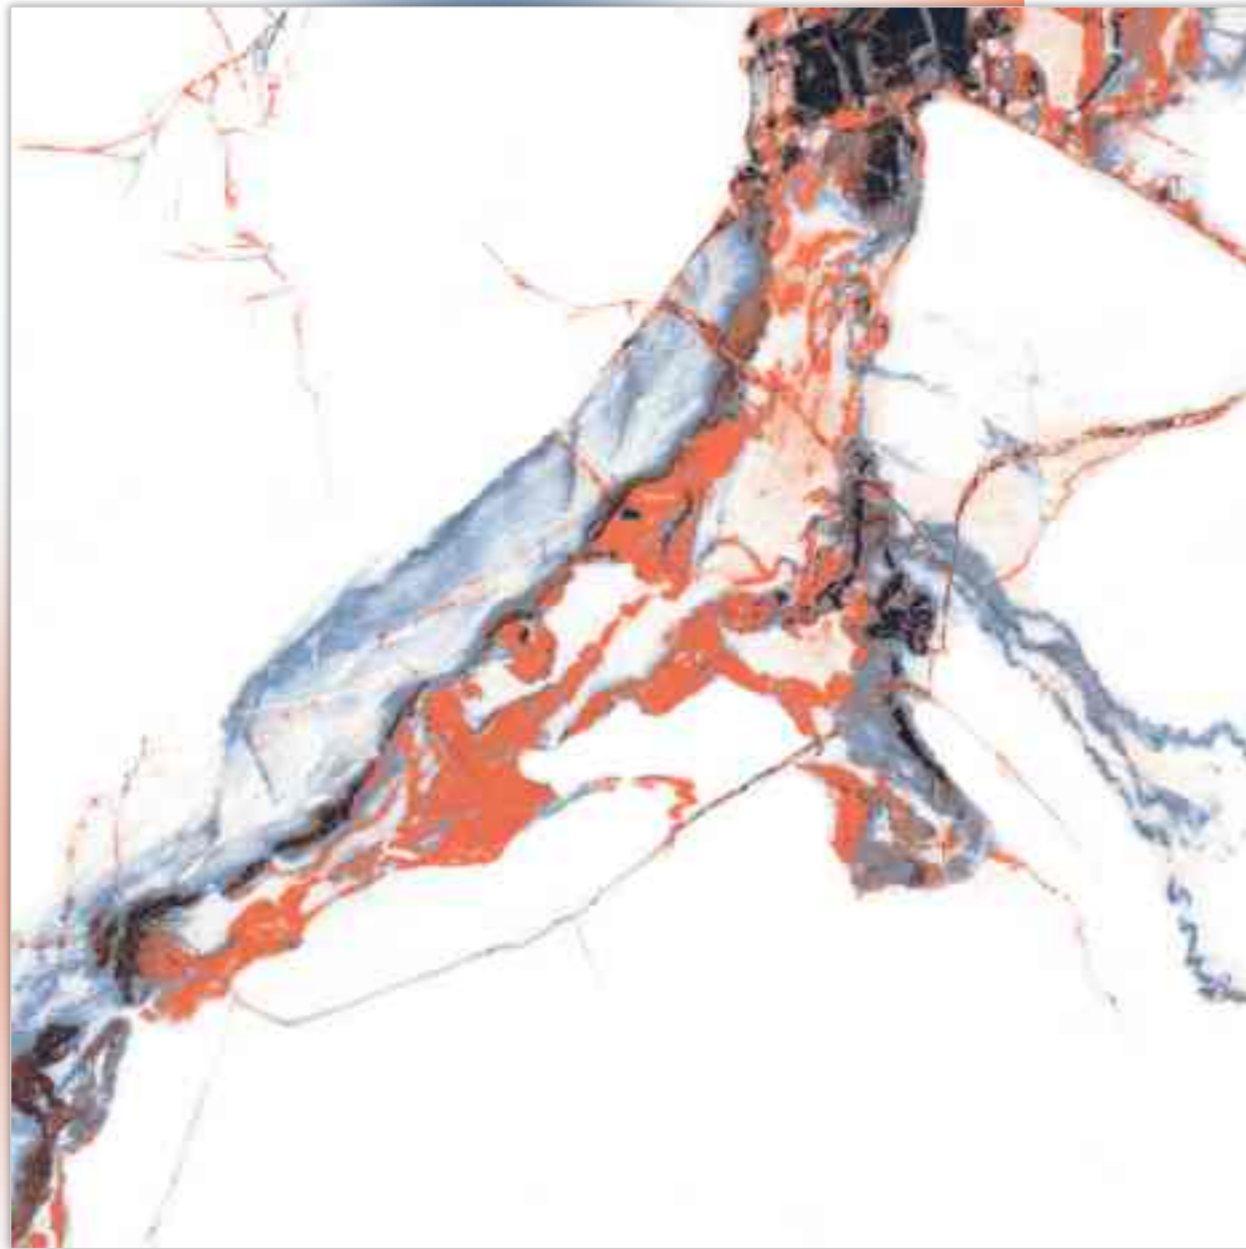

## Technical Characteristics

ABSOLUTE  
WATERPROOF

EASY  
TO CLEAN

ICE & FROST  
RESISTANT

HYGIENIC  
SURFACE

SCRATCH  
RESISTANT

STAIN  
RESISTANT

600X  
600MM