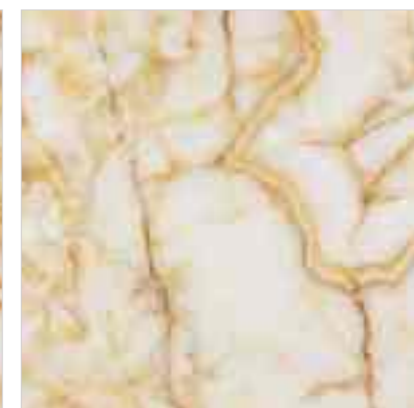

HYGIENIC  
SURFACE

SCRATCH  
RESISTANT

STAIN  
RESISTANT

600X  
600MM

Model