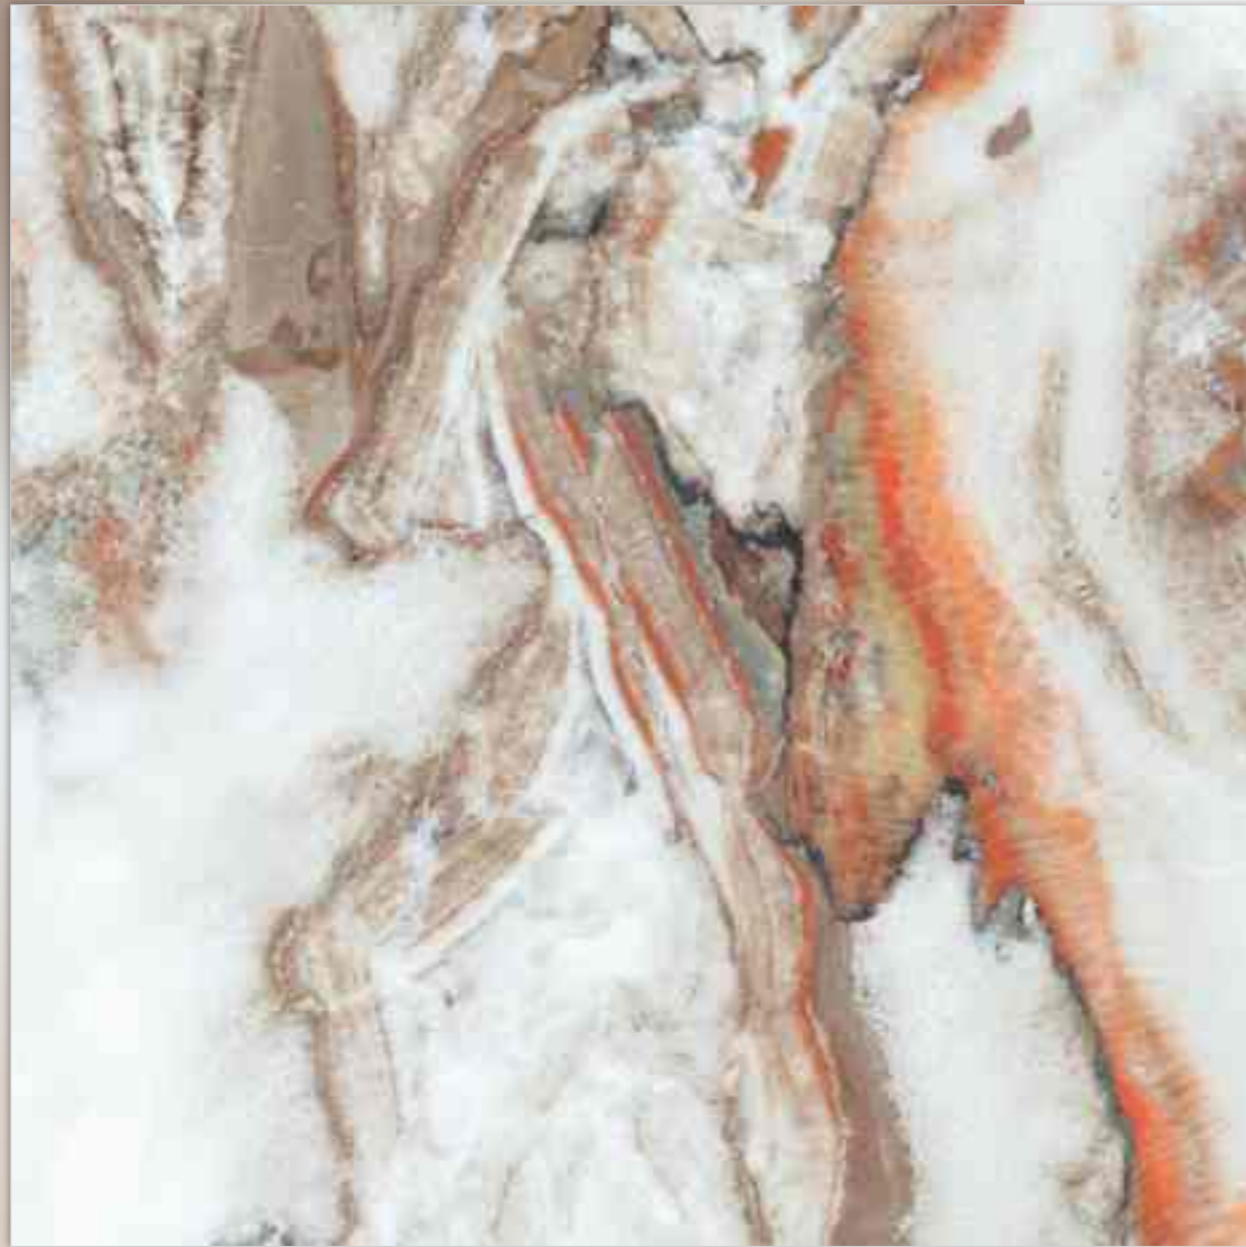

600X
600MM

Model

ONERY RED

Finish / **Glossy Polished**

Colour / **Vivid**

Design / **Marble**