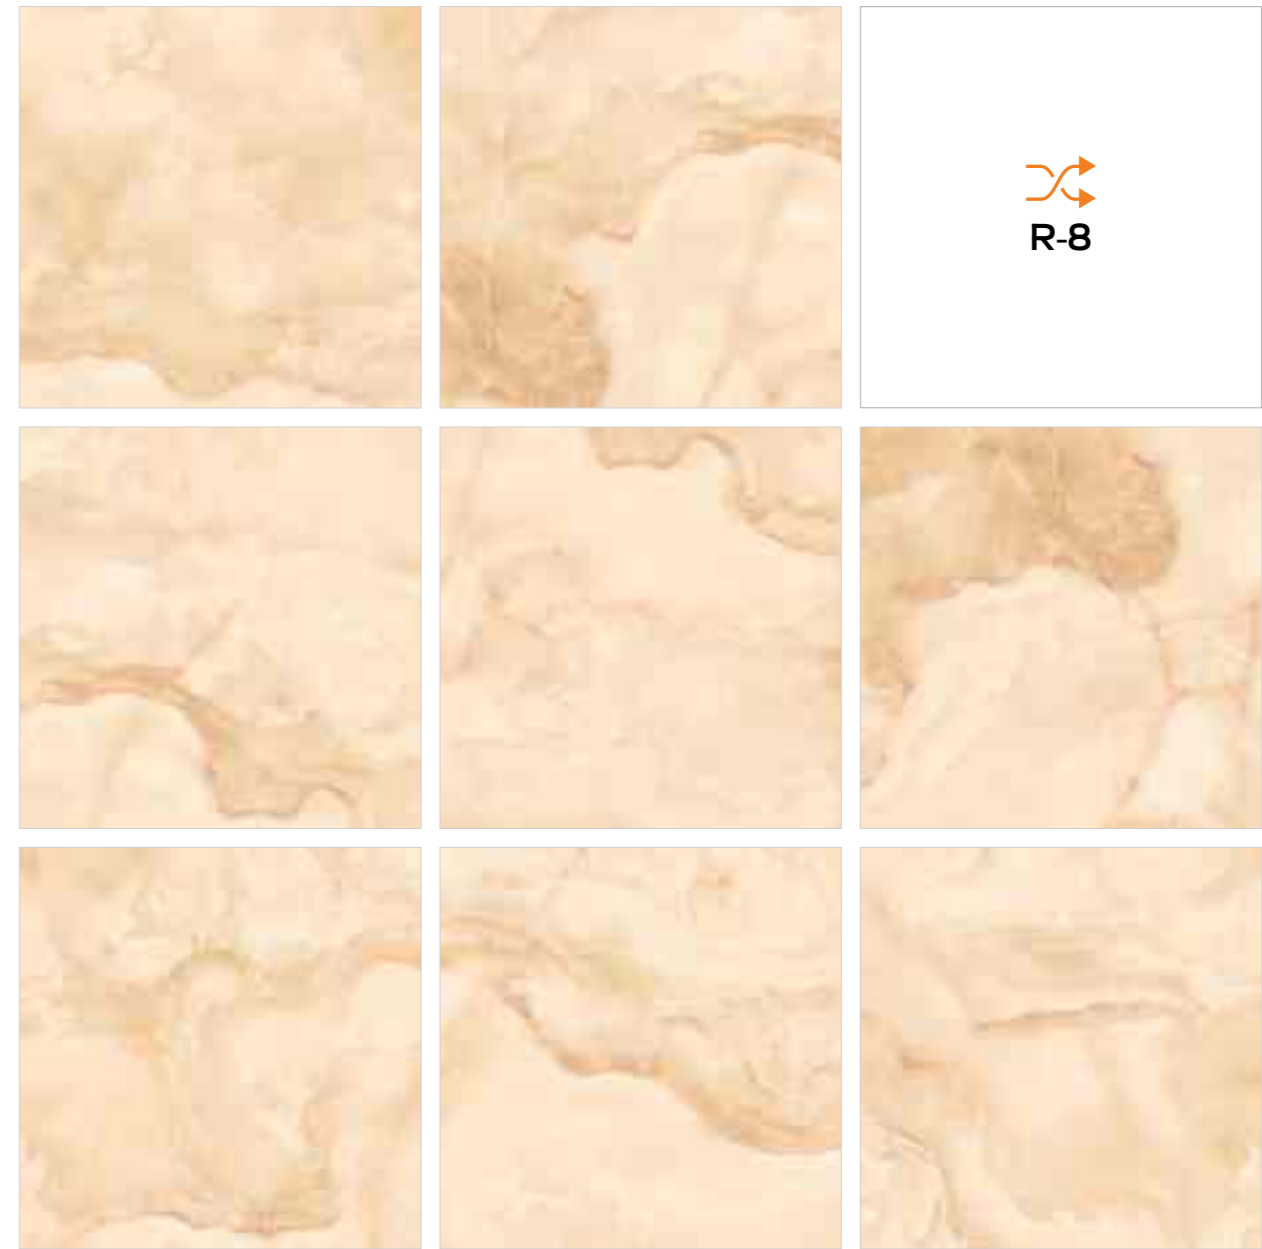

R-8

Technical Characteristics