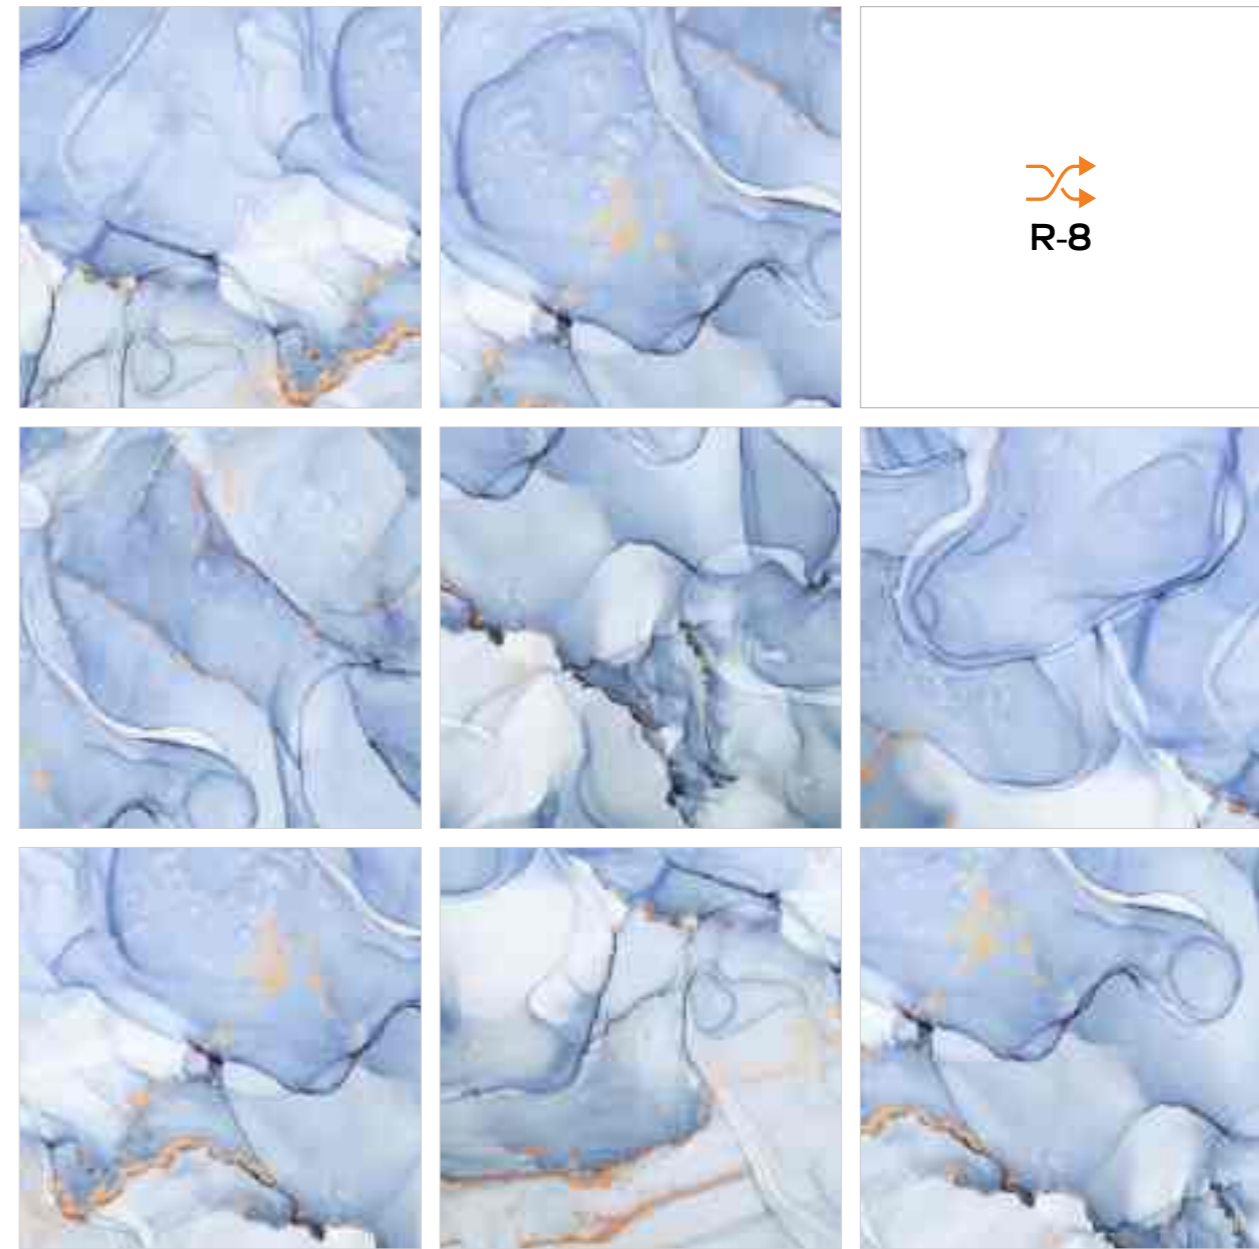

SPECTRA

DAZZLING DESIGN SHOWCASE

600X
600MM

Model

CORAL SKY

Finish / **Glossy Polished**

Colour / **Vivid**

Design / **Marble**

Technical Characteristics