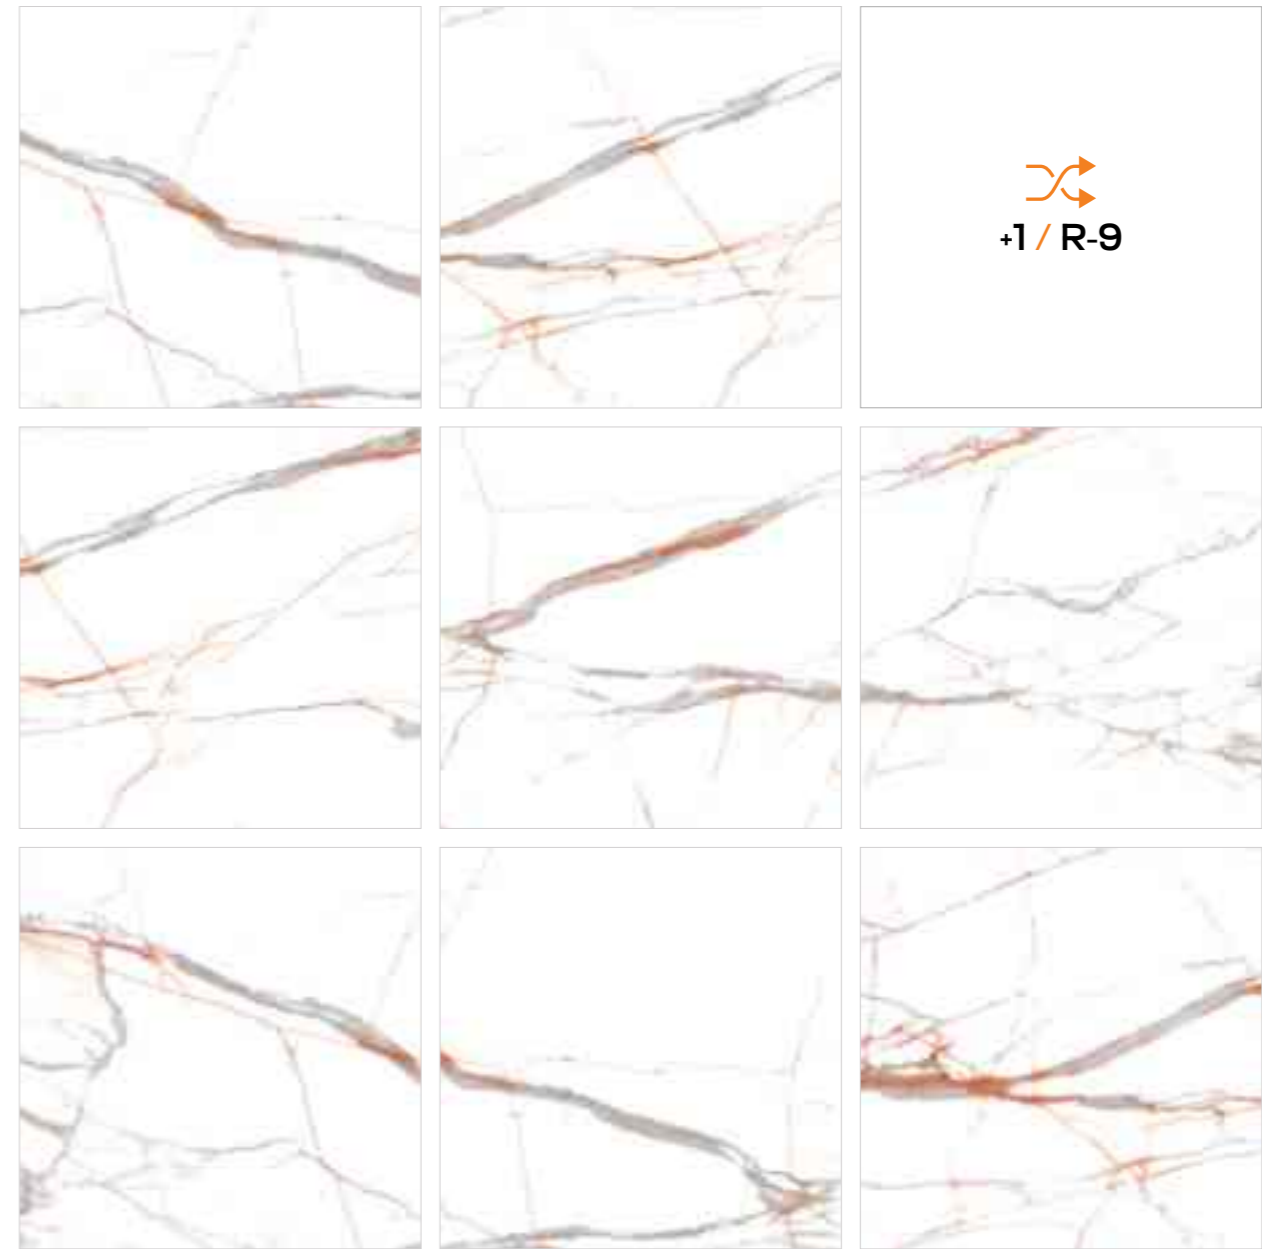

+1 / R-9

600X
600MM

Model

CARRARA LAZURET

Finish / **Glossy Polished**

Colour / **Vivid**

Design / **Marble**

Technical
Characteristics