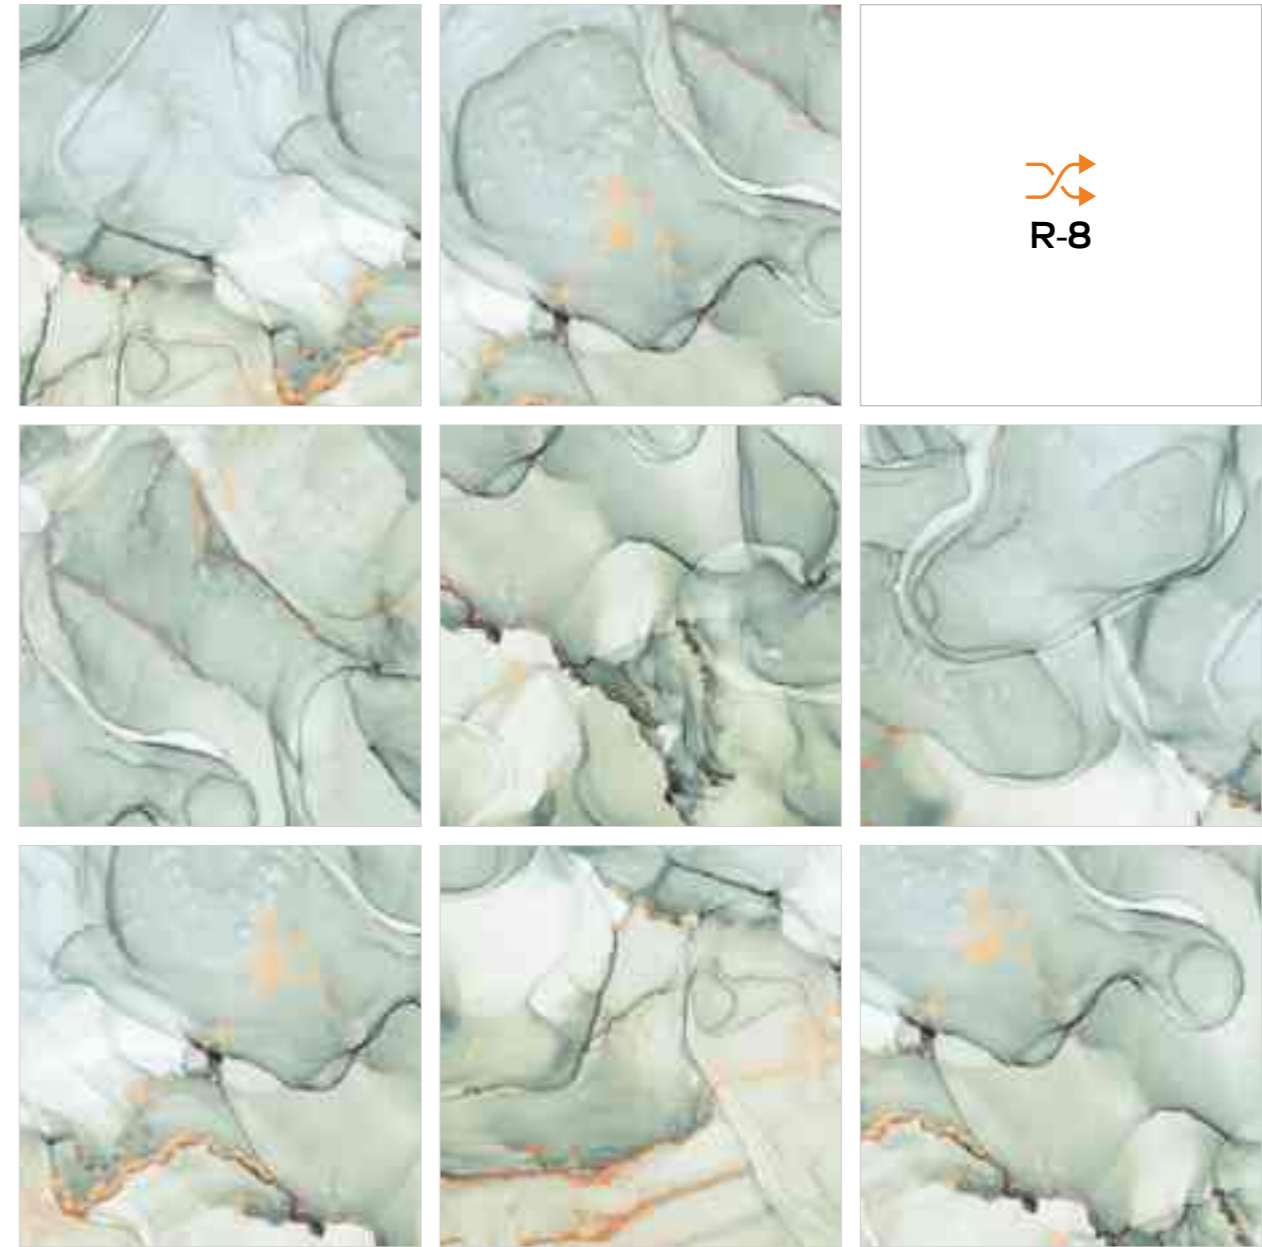

SPECTRA

DAZZLING DESIGN SHOWCASE

600X
600MM

Model

CORAL PEAR

Finish / **Glossy Polished**

Colour / **Vivid**

Design / **Marble**

Technical Characteristics

ABSOLUTE
WATERPROOF

EASY
TO CLEAN

ICE & FROST
RESISTANT

HYGIENIC
SURFACE

SCRATCH
RESISTANT

STAIN
RESISTANT