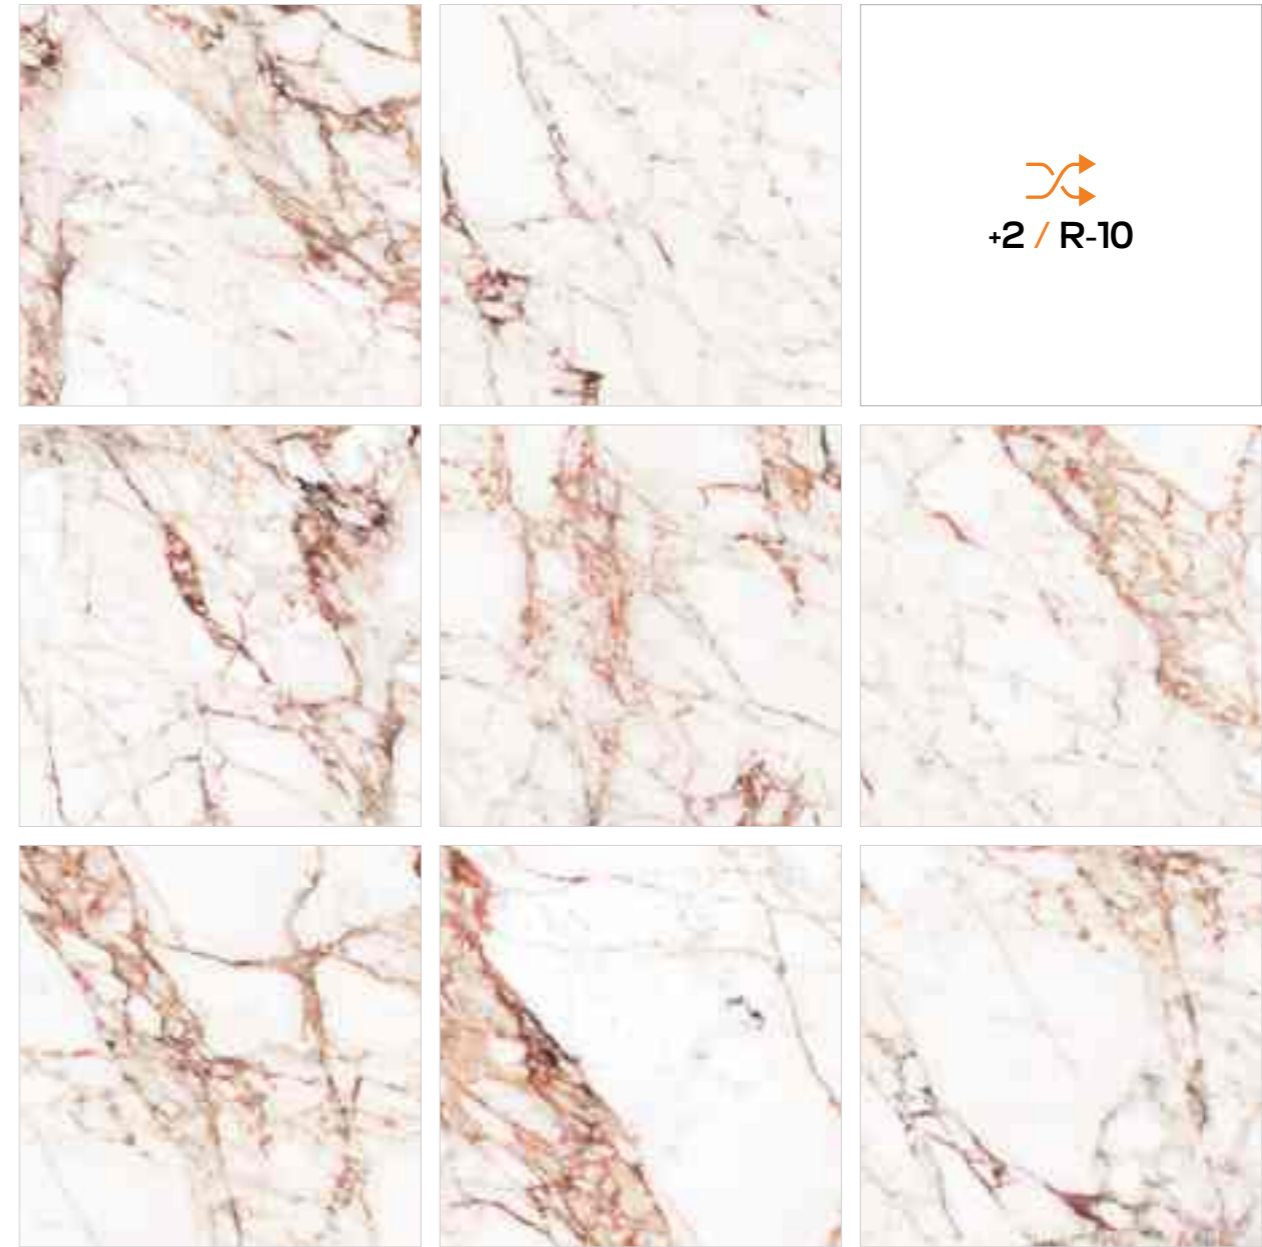

Technical Characteristics

ABSOLUTE
WATERPROOF

EASY
TO CLEAN

ICE & FROST
RESISTANT

HYGIENIC
SURFACE

SCRATCH
RESISTANT

STAIN
RESISTANT