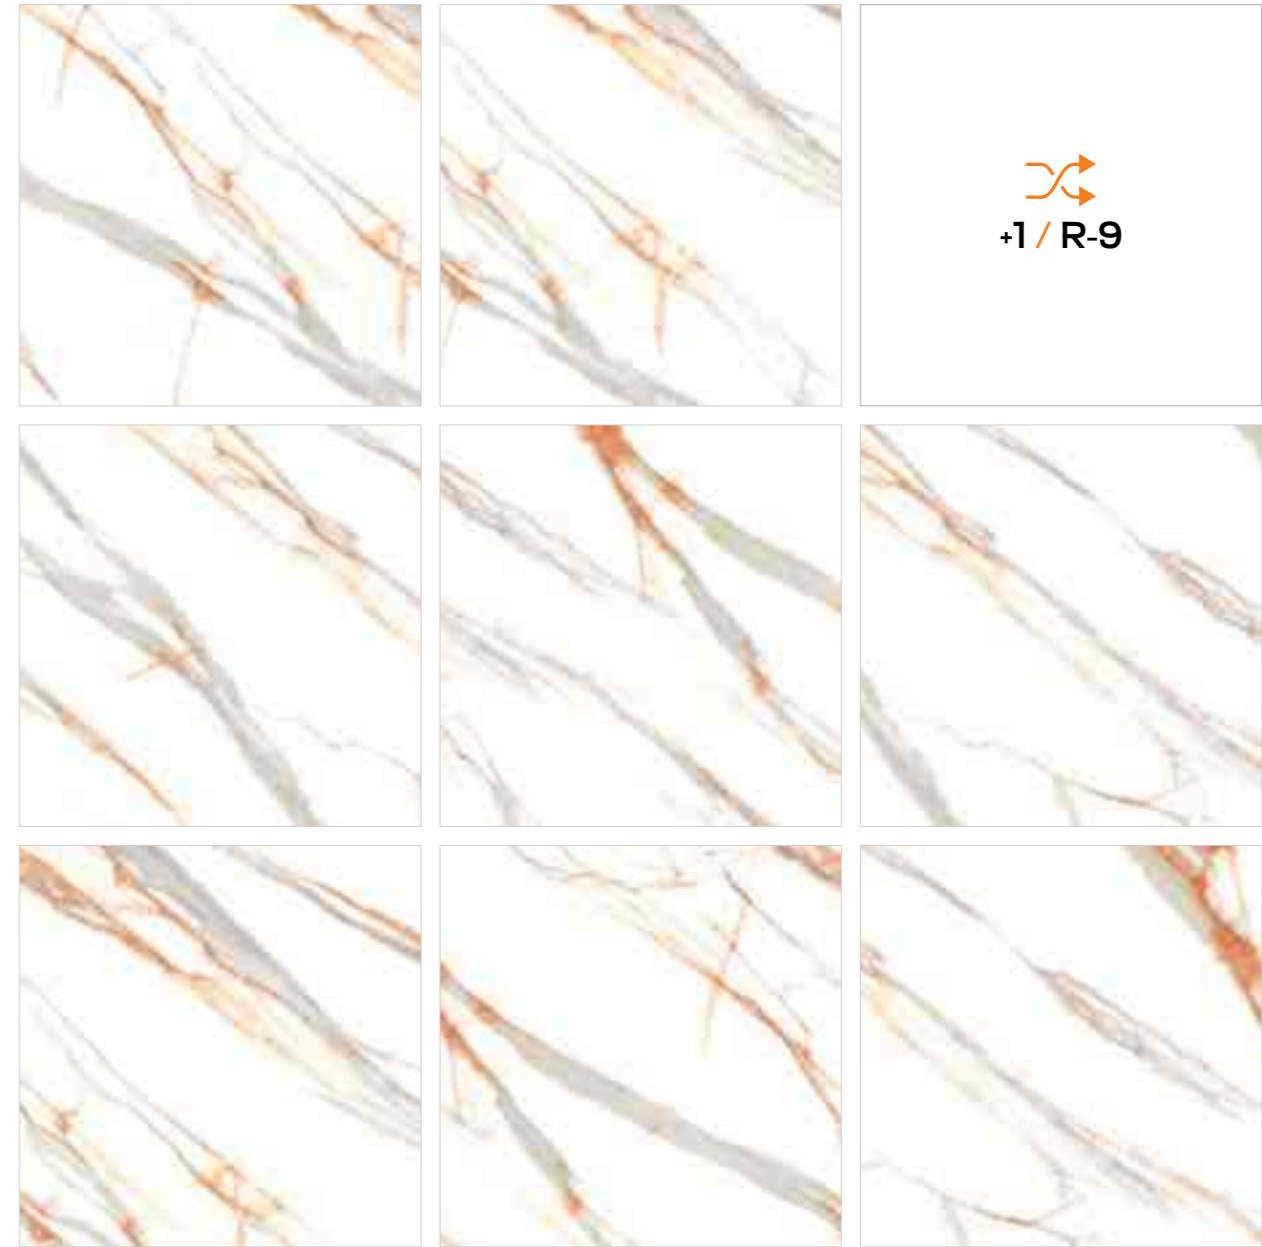

+1 / R-9

Model

FLAME

Finish / **Glossy Polished**

Colour / **Vivid**

Design / **Marble**

Technical Characteristics