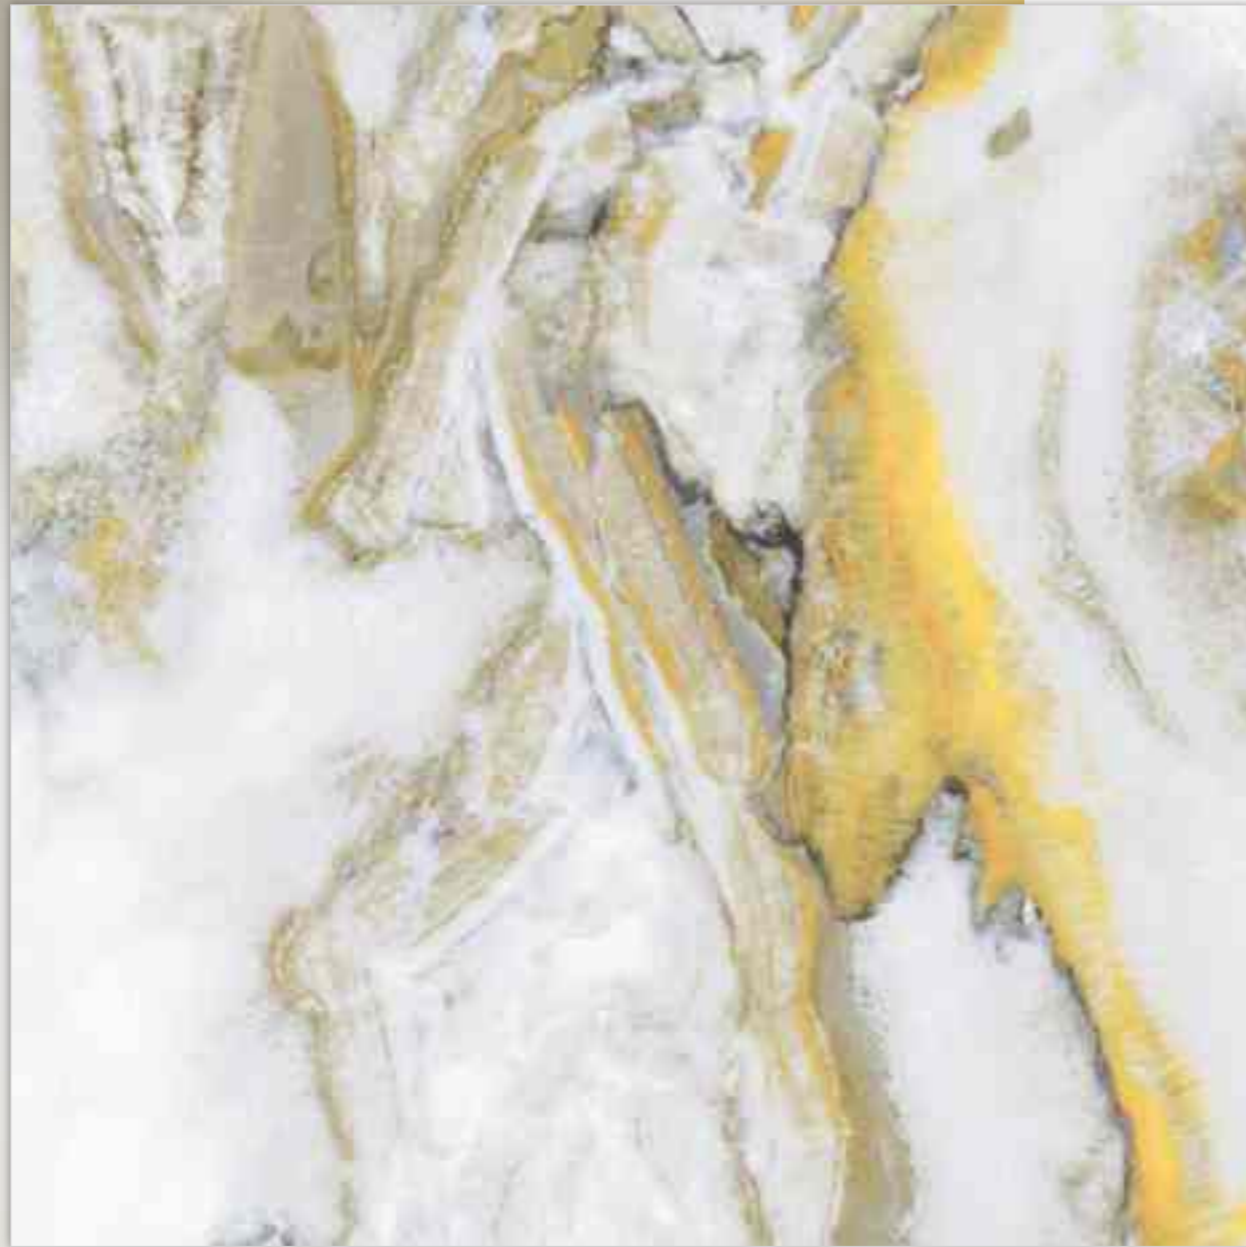

600X
600MM

+1 / R-9

Model

ONERY GOLD

Finish / **Glossy Polished**

Colour / **Vivid**

Design / **Marble**

Technical Characteristics