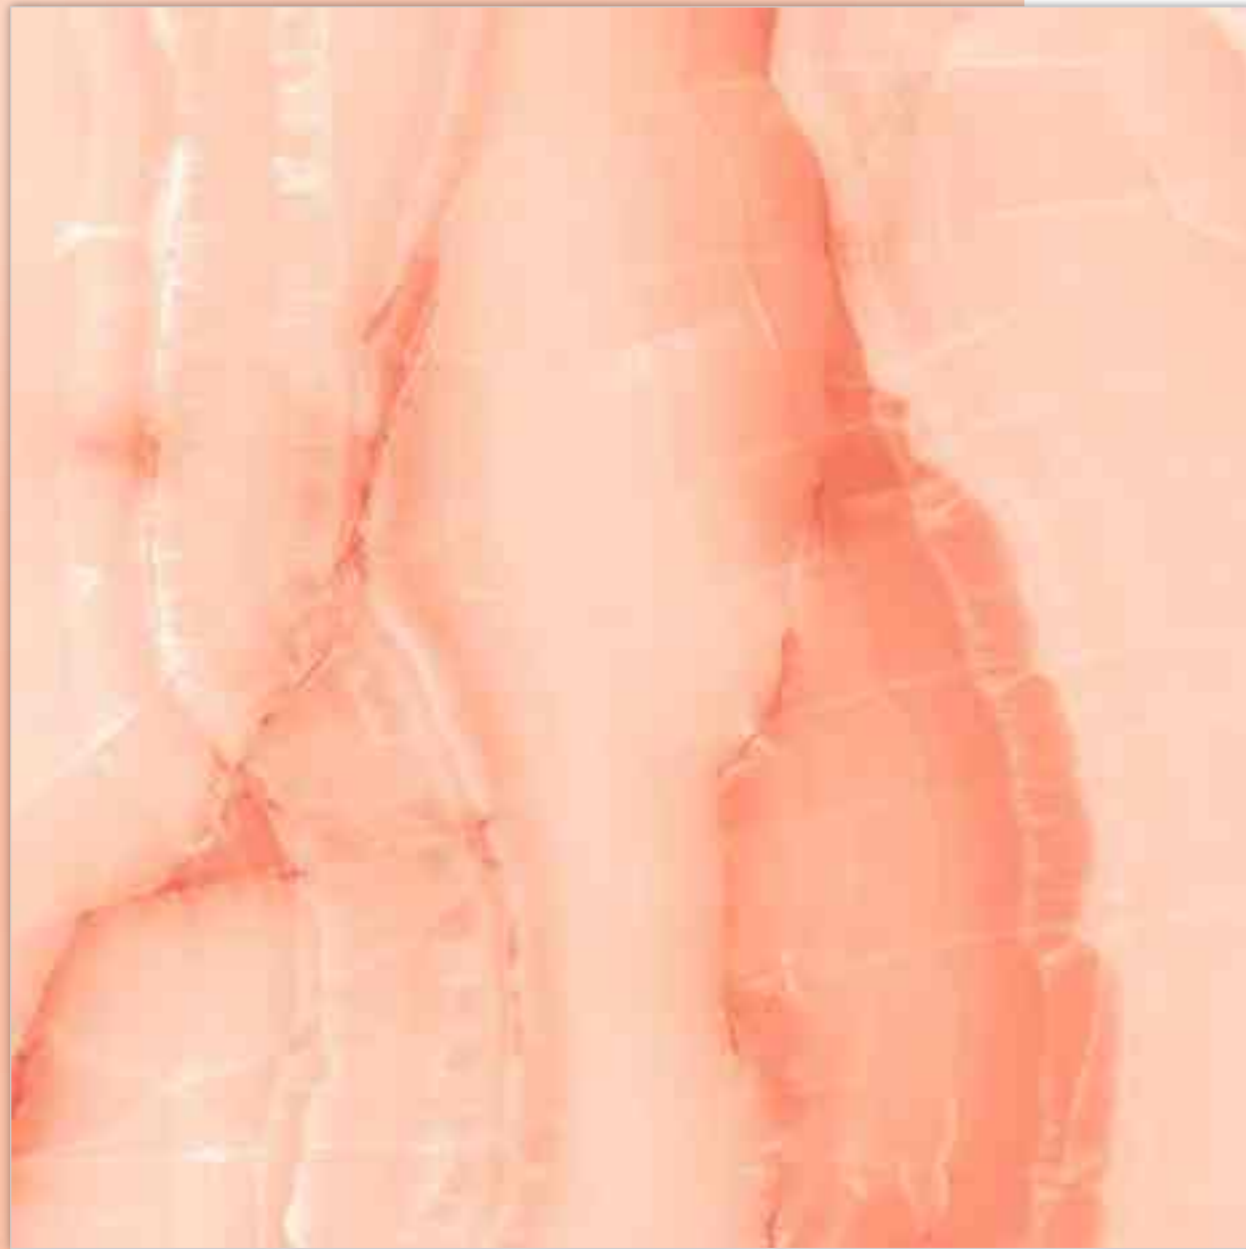

### Technical Characteristics

  
ABSOLUTE  
WATERPROOF

  
EASY  
TO CLEAN

  
ICE & FROST  
RESISTANT

  
HYGIENIC  
SURFACE

  
SCRATCH  
RESISTANT

  
STAIN  
RESISTANT

600X  
600MM