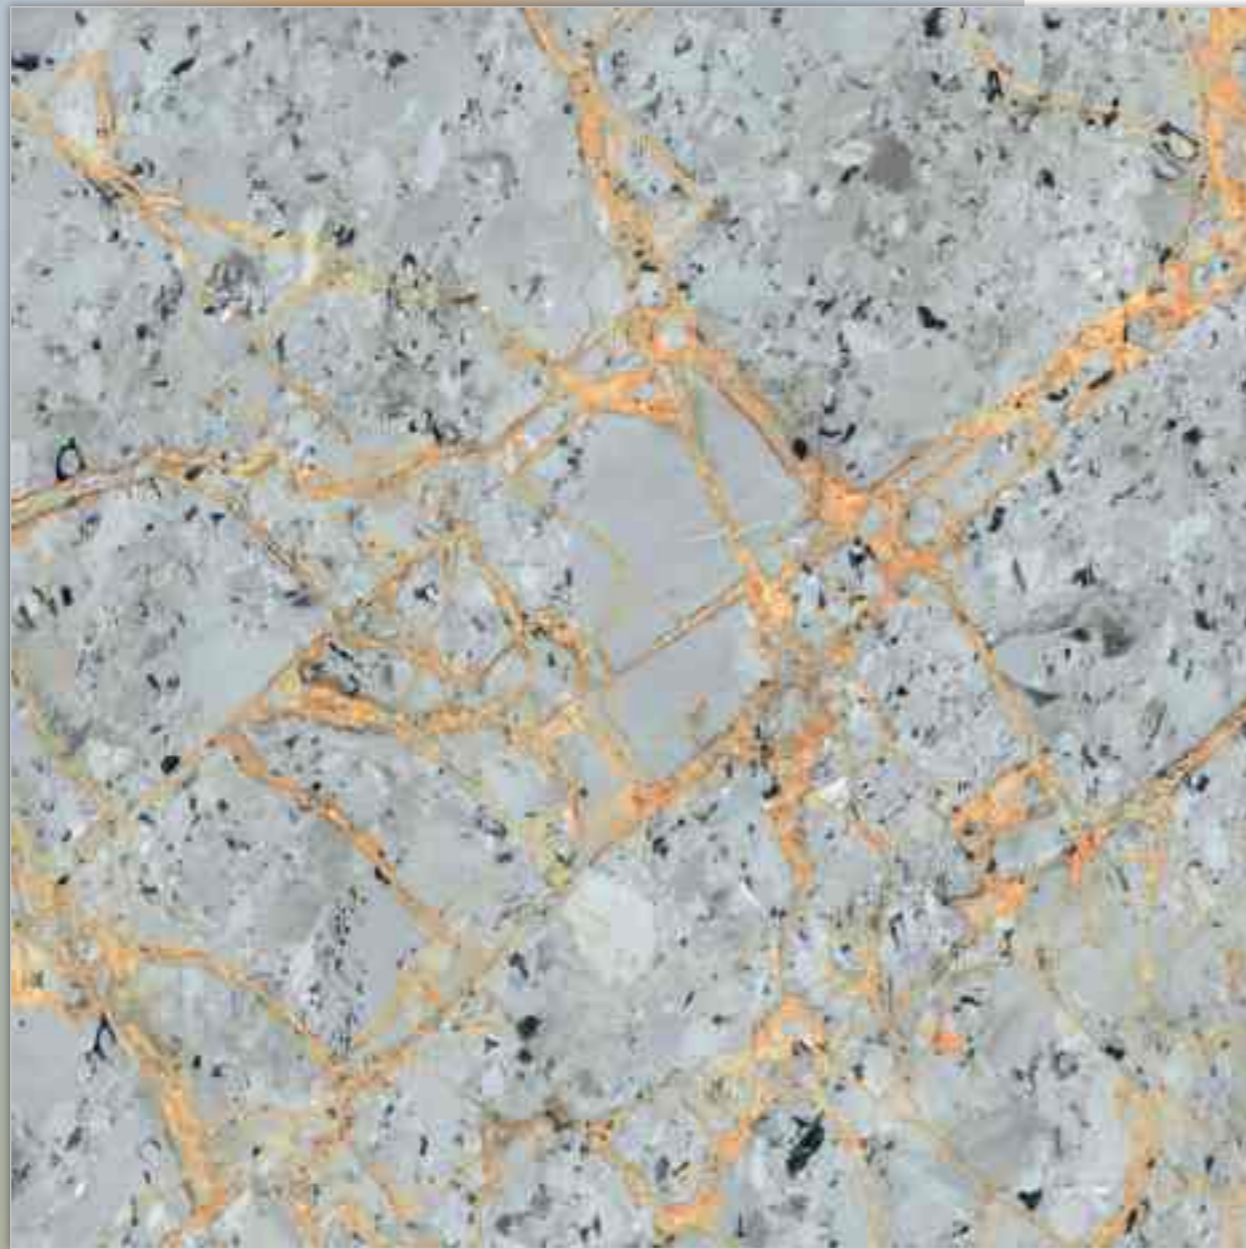

600X
600MM

Model

COBWEB AMBER

Finish / **Glossy Polished**

Colour / **Vivid**

Design / **Marble**