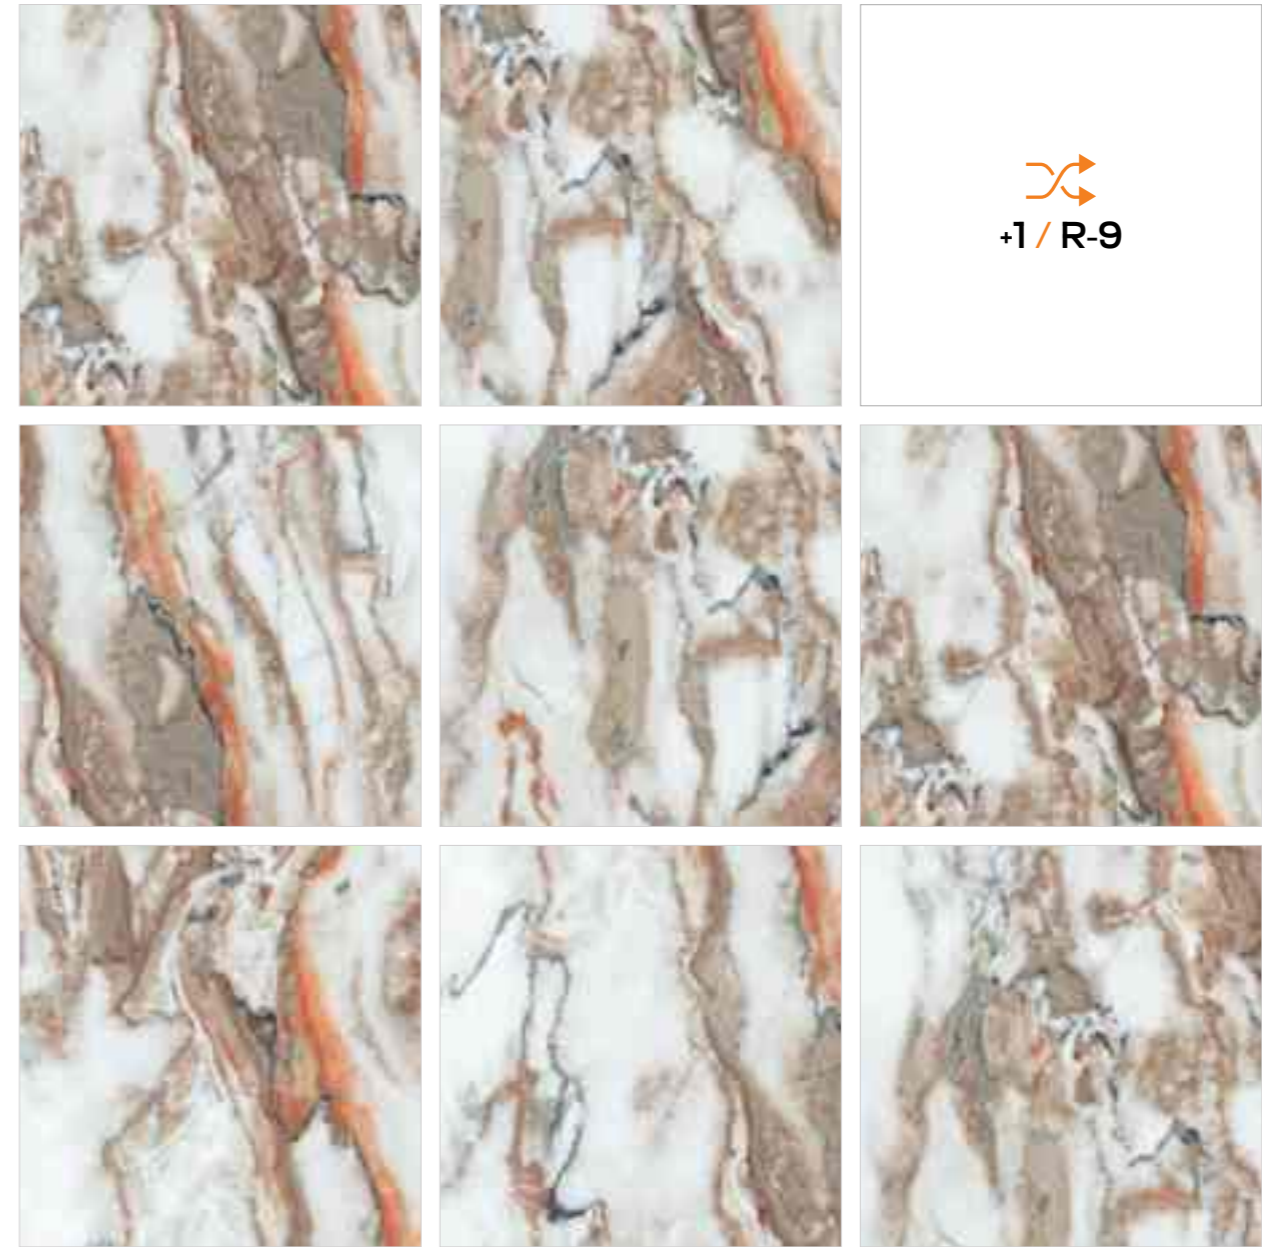

### Technical Characteristics

600X  
600MM

Model

**ONERY RED**

Finish / **Glossy Polished**

Colour / **Vivid**

Design / **Marble**

  
**+1 / R-9**