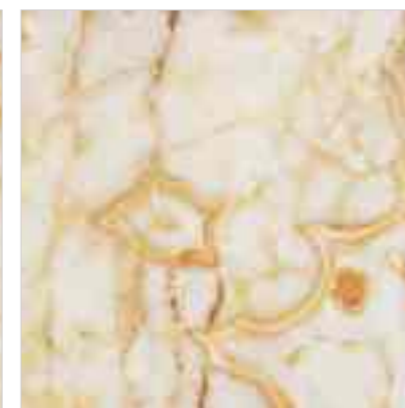

HYGIENIC  
SURFACE

SCRATCH  
RESISTANT

STAIN  
RESISTANT

600X  
600MM

Model