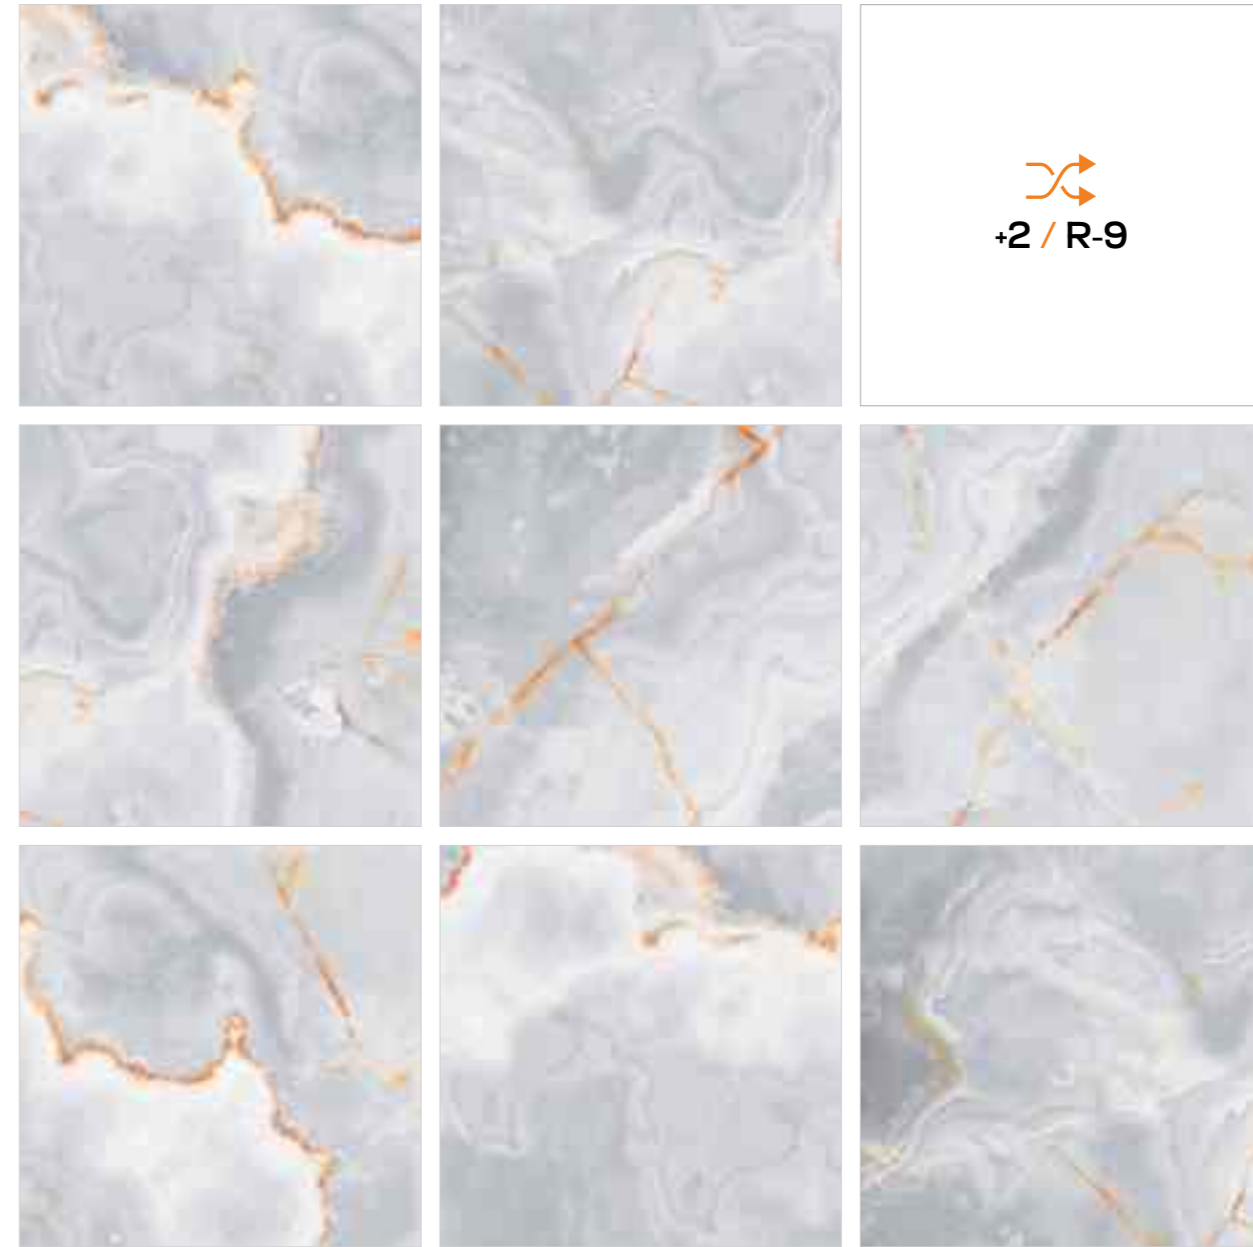

Technical Characteristics